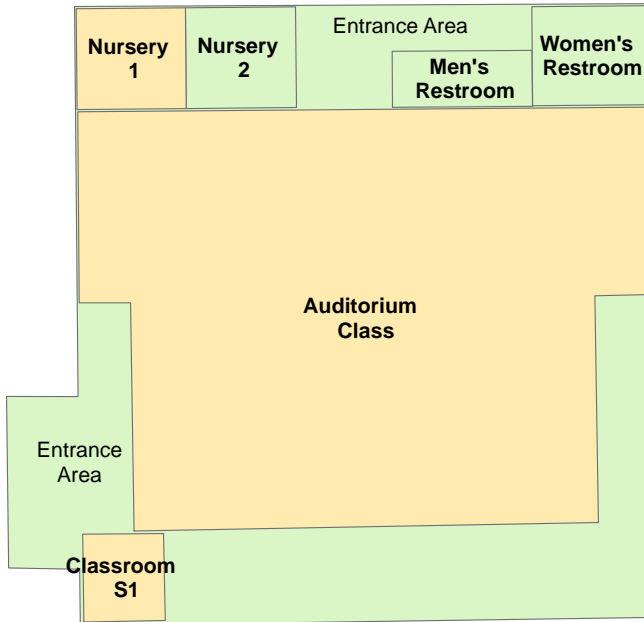

Rescue Church Classroom Assignments

Building	Classroom Location	Assignments	
		Sun	Wed
North Bldg	N1	Sr High	Jr & Sr High
North Bldg	N3	Grades 3 - 5	
North Bldg	N4	Jr High	
North Bldg	N5	Ladies	
South Bldg	Auditorium	General Adult	
South Bldg	S1	K - 2nd grade	
South Bldg	Nursery 1	Toddler - 4 yrs	

▲
To
Green Valley
Rd

**North
(Classroom)
Bldg**

Handicapped
Parking Area

**South
Bldg**

Handicapped
Parking Area

To Rear
Parking Lot
▼